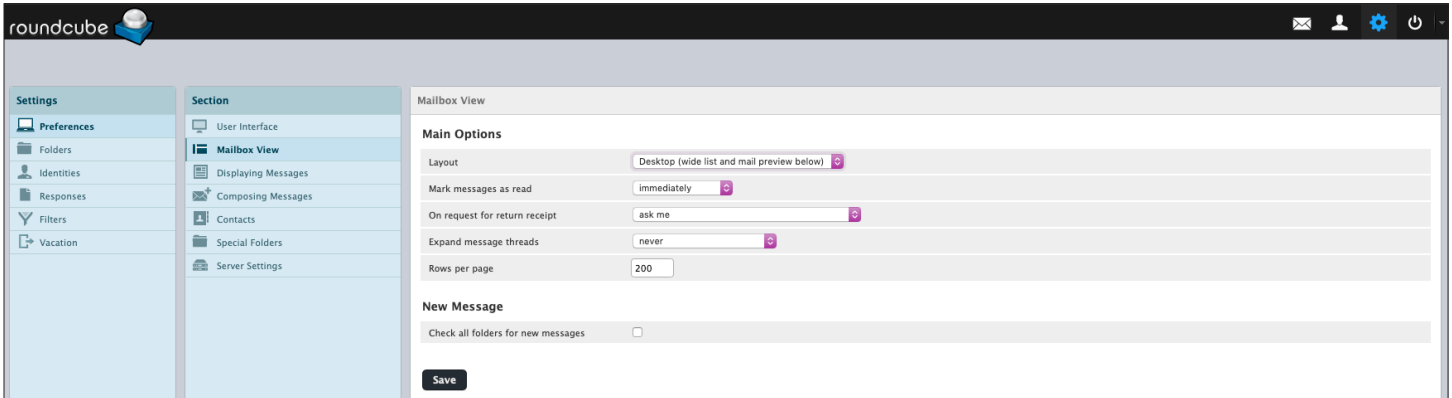

## Webmail Access Through Roundcube

Included are the instructions for accessing email on any computer via web browser (Chrome, Safari, Firefox, Opera, Edge, etc.) while away from your workstation.

Webmail offers convenient access from anywhere - fully synchronized with all of your devices.

### LOG ON TO ROUND\_CUBE

On your device:

Go to the following website address (URL):

[webmail.mindpackstudios.com](http://webmail.mindpackstudios.com)

and log in with your credentials found at the top of this document.

Roundcube can be personalized by clicking Settings (the gear icon in the upper right).

One commonly changed item is how roundcube appears: go to Preferences > User Interface > Interface skin.

Another common change is under Preferences > Mailbox View > Layout to alter the reading pane position.