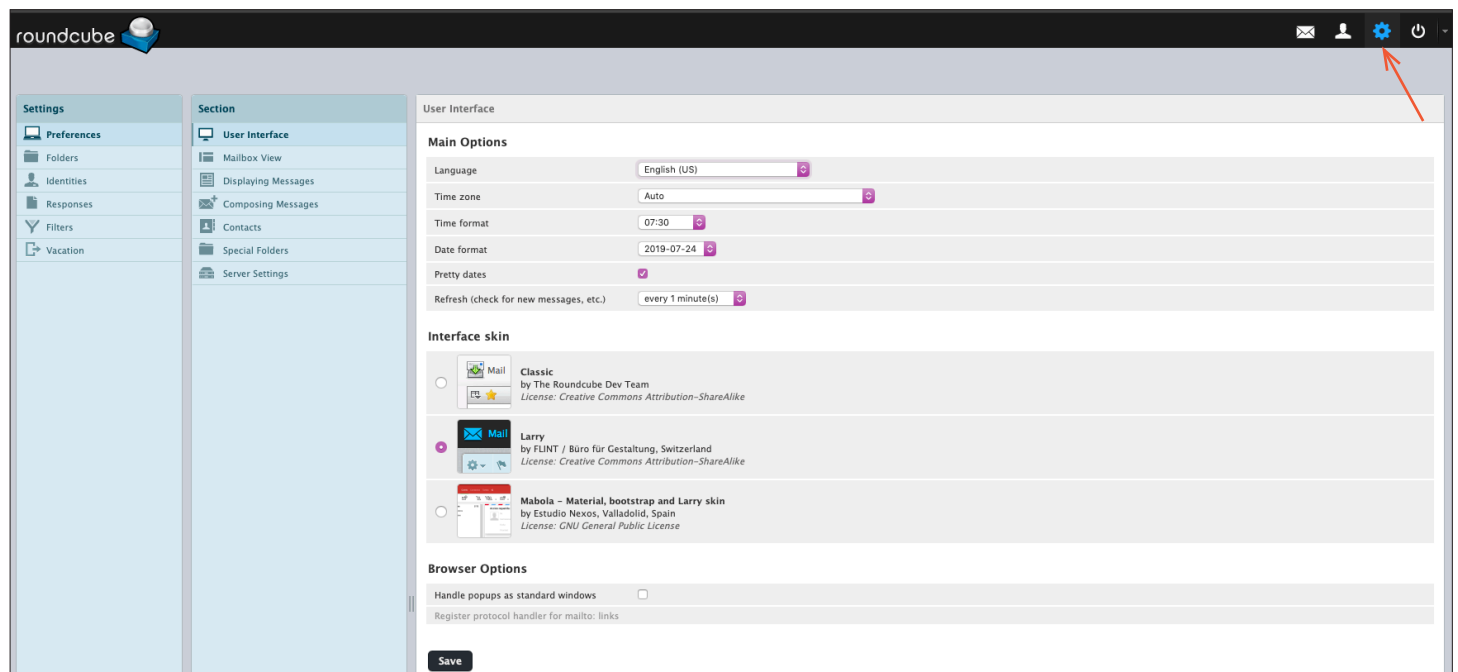

## Webmail Access Through Roundcube

Included are the instructions for accessing email on any computer via web browser (Chrome, Safari, Firefox, Opera, Edge, etc.) while away from your workstation.

Webmail offers convenient access from anywhere - fully synchronized with all of your devices.

### LOG ON TO ROUND\_CUBE

On your device:

Go to the following website address (URL):

[webmail.mindpackstudios.com](http://webmail.mindpackstudios.com)

and log in with your credentials found at the top of this document.

Roundcube can be personalized by clicking Settings (the gear icon in the upper right).

One commonly changed item is how roundcube appears: go to Preferences > User Interface > Interface skin.

Another common change is under Preferences > Mailbox View > Layout to alter the reading pane position.